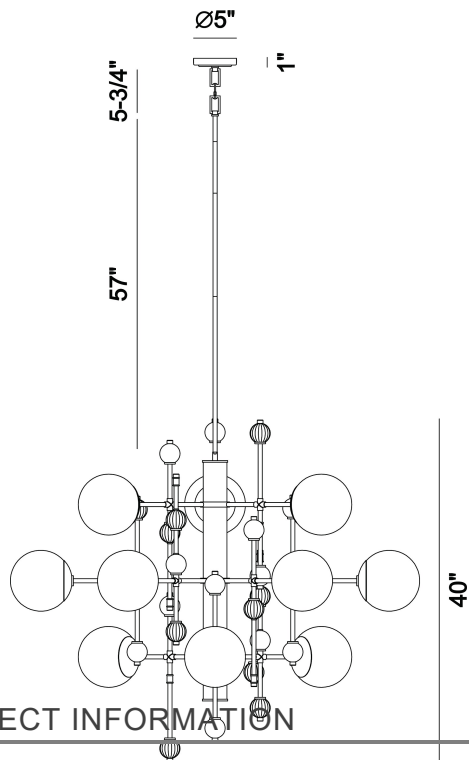

TRAITON, 3-TIERS 12-LIGHT 48IN GRAND CHANDELIER

PRODUCT DETAILS

No.	:	47223-011
Product Color	:	GOLD
Product Material	:	GOLD
Shade / Accent Colour	:	CLEAR
Shade / Accent Material	:	GLASS
Diameter	:	48"
Height	:	40"
Weight	:	39.8LBS
Shade Height	:	5"
Shade Diameter	:	5"

LIGHT SOURCE DETAILS

Number of Bulbs	:	12
Light Source Type	:	G25
Bulb Voltage	:	120V
Socket Type	:	E26
Wattage	:	60W
Total Wattage	:	720W
Bulb Included	:	NO
Dimmable	:	YES

OPTIONS AVAILABLE

ITEM NO.	FINISH	SHADE
47223-011	GOLD	CLEAR

TECHNICAL DETAILS

Hanging Support Type	:	ROD
Canopy / Backplate Height	:	0.75"
Canopy / Backplate Dia.	:	5"
IP Rating	:	IP22
Beam Angle	:	360

PROJECT INFORMATION

 Job Name: Date: Type:

 Comments: