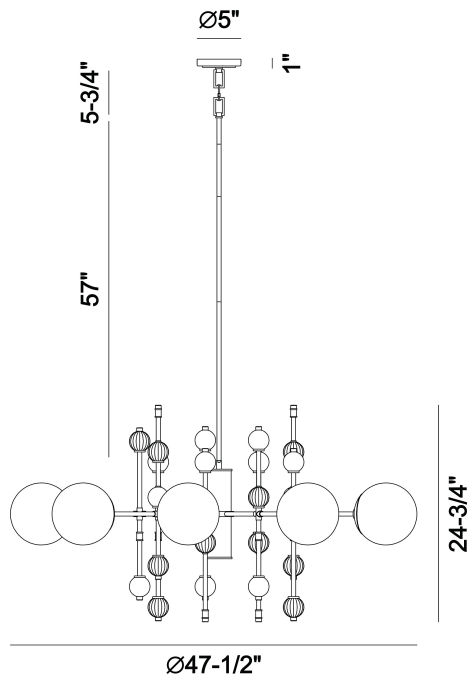

TRAITON, 9-LIGHT 48IN CHANDELIER

PRODUCT DETAILS

No.	:	47222-014
Product Color	:	GOLD
Product Material	:	GOLD
Shade / Accent Colour	:	CLEAR
Shade / Accent Material	:	GLASS
Diameter	:	48"
Height	:	24.5"
Weight	:	2.4LBS
Shade Height	:	5"
Shade Diameter	:	5"

LIGHT SOURCE DETAILS

Number of Bulbs	:	9
Light Source Type	:	G25
Bulb Voltage	:	120V
Socket Type	:	E26
Wattage	:	60W
Total Wattage	:	540W
Bulb Included	:	NO
Dimmable	:	YES

OPTIONS AVAILABLE

ITEM NO.	FINISH	SHADE
47222-014	GOLD	CLEAR

TECHNICAL DETAILS

Hanging Support Type	:	ROD
Canopy / Backplate Height	:	0.75"
Canopy / Backplate Dia.	:	5"
IP Rating	:	IP22
Beam Angle	:	360

PROJECT INFORMATION

 Job Name: Date: Type:

 Comments: