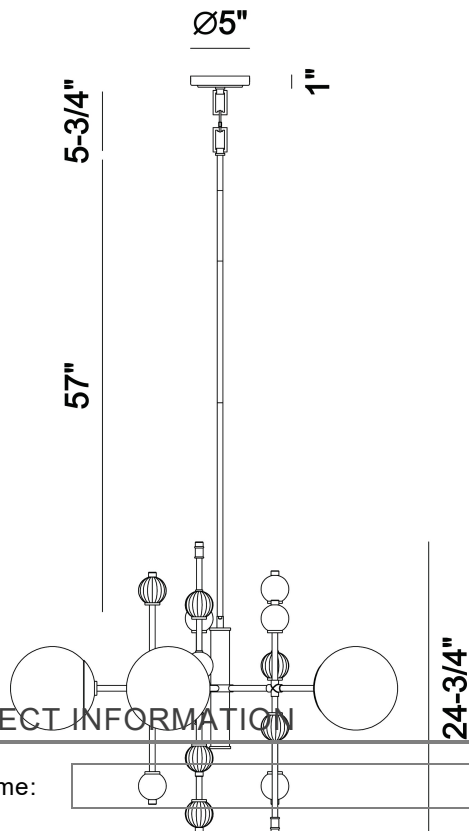

TRAITON, 5-LIGHT 36IN CHANDELIER

PRODUCT DETAILS

No.	:	47221-017
Product Color	:	GOLD
Product Material	:	GOLD
Shade / Accent Colour	:	CLEAR
Shade / Accent Material	:	GLASS
Diameter	:	36"
Height	:	24.5"
Weight	:	16.9LBS
Shade Height	:	5"
Shade Diameter	:	5"

LIGHT SOURCE DETAILS

Number of Bulbs	:	5
Light Source Type	:	G25
Bulb Voltage	:	120V
Socket Type	:	E26
Wattage	:	60W
Total Wattage	:	300W
Bulb Included	:	NO
Dimmable	:	YES

OPTIONS AVAILABLE

ITEM NO. 47221-017	FINISH GOLD	SHADE CLEAR
-----------------------	----------------	----------------

TECHNICAL DETAILS

Hanging Support Type	:	ROD
Canopy / Backplate Height	:	0.75"
Canopy / Backplate Dia.	:	5"
IP Rating	:	IP22
Beam Angle	:	360

PROJECT INFORMATION

Job Name: Date: Type:

Comments: