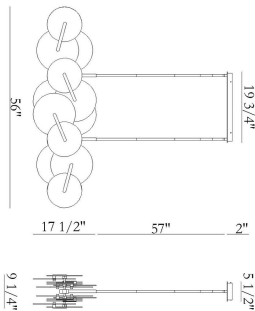

NUVOLA, 56IN INTEGRATED LED LINEAR CHANDELIER

PRODUCT DETAILS

No.	:	47210-011
Product Color	:	GOLD
Product Material	:	GOLD
Shade / Accent Colour	:	WHITE
Shade / Accent Material	:	GLASS
Length	:	56"
Width	:	9"
Height	:	17.5"
Weight	:	33.7LBS
Shade Height	:	0.125"
Shade Diameter	:	8"

LIGHT SOURCE DETAILS

Light Source Type	:	INTEGRATED LED
Bulb Voltage	:	24V
Total Wattage	:	92W
Delivered Lumens	:	5520LM
Kelvin	:	3000K
CRI	:	90
Dimmable	:	YES

OPTIONS AVAILABLE

ITEM NO.	FINISH	SHADE
47210-011	GOLD	WHITE
47210-028	MATTE BLACK	WHITE

TECHNICAL DETAILS

Hanging Support Type	:	ROD
Canopy / Backplate Length	:	19.75"
Canopy / Backplate Height	:	1"
Canopy / Backplate Width	:	5.5"
IP Rating	:	IP22
Title 24	:	YES
Beam Angle	:	270

PROJECT INFORMATION