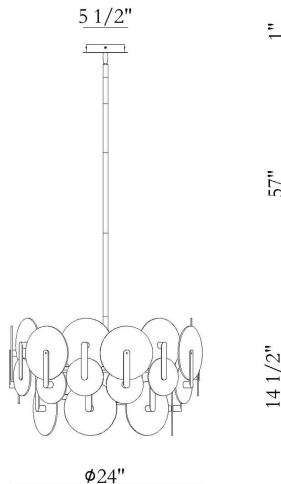

### PRODUCT DETAILS

|                         |   |           |
|-------------------------|---|-----------|
| No.                     | : | 47209-015 |
| Product Color           | : | GOLD      |
| Product Material        | : | GOLD      |
| Shade / Accent Colour   | : | WHITE     |
| Shade / Accent Material | : | GLASS     |
| Diameter                | : | 24"       |
| Height                  | : | 14.5"     |
| Weight                  | : | 38.5LBS   |
| Shade Height            | : | 0.125"    |
| Shade Diameter          | : | 8"        |

### TECHNICAL DETAILS

|                           |   |      |
|---------------------------|---|------|
| Hanging Support Type      | : | ROD  |
| Canopy / Backplate Height | : | 1"   |
| Canopy / Backplate Dia.   | : | 5.5" |
| IP Rating                 | : | IP22 |
| Title 24                  | : | YES  |
| Beam Angle                | : | 270  |