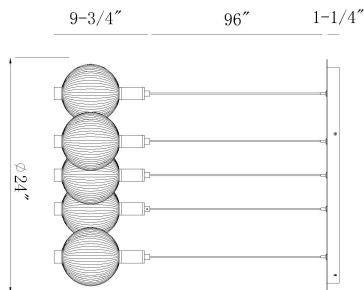

PALMAS, 5-LIGHT 24IN INTEGRATED LED MULTI DROP CHANDELIER

PRODUCT DETAILS

No.	:	47208-018
Product Color	:	GOLD
Product Material	:	GOLD
Shade / Accent Colour	:	SMOKE
Shade / Accent Material	:	GLASS
Diameter	:	24"
Height	:	10"
Weight	:	27.3LBS
Shade Height	:	6"
Shade Diameter	:	6"

LIGHT SOURCE DETAILS

Light Source Type	:	INTEGRATED LED
Bulb Voltage	:	36V
Total Wattage	:	54.6W
Delivered Lumens	:	3655LM
Kelvin	:	3000K
CRI	:	90
Dimmable	:	YES

OPTIONS AVAILABLE

ITEM NO.	FINISH	SHADE
47208-018	GOLD	SMOKE
47208-025	POLISHED NICKEL	OPAL

TECHNICAL DETAILS

Hanging Support Type	:	AIRCRAFT CABLE
Canopy / Backplate Height	:	1.25"
Canopy / Backplate Dia.	:	24"
IP Rating	:	IP22
Title 24	:	YES
Beam Angle	:	360

PROJECT INFORMATION

 Job Name: Date: Type: