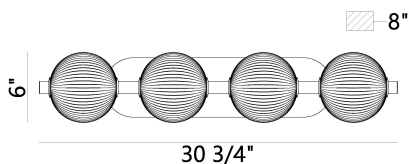

PALMAS, 4-LIGHT 30IN INTEGRATED LED VANITY

PRODUCT DETAILS

No.	:	47194-014
Product Color	:	GOLD
Product Material	:	GOLD
Shade / Accent Colour	:	FROSTED
Shade / Accent Material	:	GLASS
Length	:	30"
Height	:	5.25"
Ext	:	8"
Weight	:	8.8LBS
Shade Diameter	:	6"

LIGHT SOURCE DETAILS

Light Source Type	:	INTEGRATED LED
Bulb Voltage	:	36V
Total Wattage	:	36W
Delivered Lumens	:	2320LM
Kelvin	:	3000K
CRI	:	90
Dimmable	:	YES

OPTIONS AVAILABLE

ITEM NO.	FINISH	SHADE
47194-014	GOLD	OPAL
47194-021	POLISHED NICKEL	OPAL

TECHNICAL DETAILS

Hanging Support Type	:	J-BOX
Canopy / Backplate Length	:	20"
Canopy / Backplate Height	:	1.5"
Canopy / Backplate Width	:	5.25"
IP Rating	:	IP22
Title 24	:	YES
Beam Angle	:	270

PROJECT INFORMATION