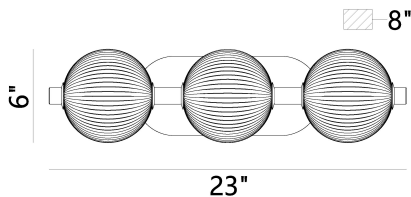

### PRODUCT DETAILS

No.	:	47193-017
Product Color	:	GOLD
Product Material	:	GOLD
Shade / Accent Colour	:	FROSTED
Shade / Accent Material	:	GLASS
Length	:	22.5"
Height	:	5.25"
Ext	:	8"
Weight	:	5.9LBS
Shade Diameter	:	6"

### LIGHT SOURCE DETAILS

Light Source Type	:	INTEGRATED LED
Bulb Voltage	:	36V
Total Wattage	:	27W
Delivered Lumens	:	1850LM
Kelvin	:	3000K
CRI	:	90
Dimmable	:	YES

### TECHNICAL DETAILS

Hanging Support Type	:	J-BOX
Canopy / Backplate Length	:	12"
Canopy / Backplate Height	:	1.5"
Canopy / Backplate Width	:	5.25"
IP Rating	:	IP22
Title 24	:	YES
Beam Angle	:	270