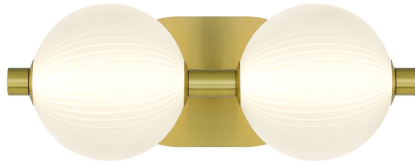

PALMAS, 2-LIGHT 15IN INTEGRATED LED VANITY

PRODUCT DETAILS

No.	:	47192-010
Product Color	:	GOLD
Product Material	:	GOLD
Shade / Accent Colour	:	FROSTED
Shade / Accent Material	:	GLASS
Length	:	15"
Height	:	5.25"
Ext	:	8"
Weight	:	3.9LBS
Shade Diameter	:	6"

LIGHT SOURCE DETAILS

Light Source Type	:	INTEGRATED LED
Bulb Voltage	:	36V
Total Wattage	:	18W
Delivered Lumens	:	1361LM
Kelvin	:	3000K
CRI	:	90
Dimmable	:	YES

OPTIONS AVAILABLE

ITEM NO.	FINISH	SHADE
47192-010	GOLD	OPAL
47192-027	POLISHED NICKEL	OPAL

TECHNICAL DETAILS

Hanging Support Type	:	J-BOX
Canopy / Backplate Length	:	8"
Canopy / Backplate Height	:	1.5"
Canopy / Backplate Width	:	5.25"
IP Rating	:	IP22
Title 24	:	YES
Beam Angle	:	270

PROJECT INFORMATION