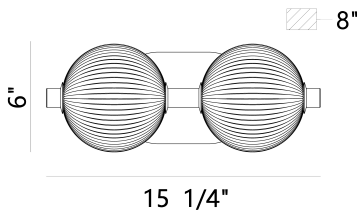

PALMAS, 2-LIGHT 15IN INTEGRATED LED VANITY

PRODUCT DETAILS

No.	:	47192-010
Product Color	:	GOLD
Product Material	:	GOLD
Shade / Accent Colour	:	FROSTED
Shade / Accent Material	:	GLASS
Length	:	15"
Height	:	5.25"
Ext	:	8"
Weight	:	3.9LBS
Shade Diameter	:	6"

LIGHT SOURCE DETAILS

Light Source Type	:	INTEGRATED LED
Bulb Voltage	:	36V
Total Wattage	:	18W
Delivered Lumens	:	1361LM
Kelvin	:	3000K
CRI	:	90
Dimmable	:	YES

OPTIONS AVAILABLE

ITEM NO.	FINISH	SHADE
47192-010	GOLD	OPAL
47192-027	POLISHED NICKEL	OPAL

TECHNICAL DETAILS

Hanging Support Type	:	J-BOX
Canopy / Backplate Length	:	8"
Canopy / Backplate Height	:	1.5"
Canopy / Backplate Width	:	5.25"
IP Rating	:	IP22
Title 24	:	YES
Beam Angle	:	270

PROJECT INFORMATION