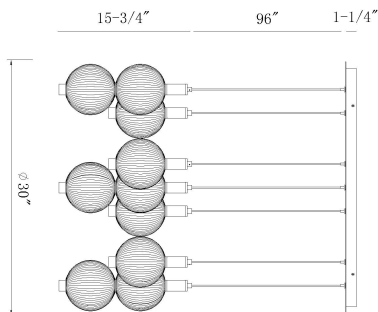

### PRODUCT DETAILS

No.	:	47191-013
Product Color	:	GOLD
Product Material	:	GOLD
Shade / Accent Colour	:	SMOKE
Shade / Accent Material	:	GLASS
Width	:	29.5"
Diameter	:	24"
Height	:	16"
Weight	:	46.2LBS
Shade Diameter	:	6"

### TECHNICAL DETAILS

Hanging Support Type	:	AIRCRAFT CABLE
Canopy / Backplate Height	:	1.25"
Canopy / Backplate Dia.	:	20"
IP Rating	:	IP22
Title 24	:	YES
Beam Angle	:	360