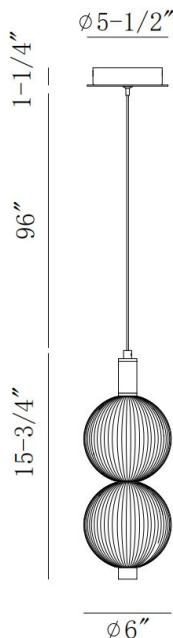

### PRODUCT DETAILS

No.	:	47190-016
Product Color	:	GOLD
Product Material	:	GOLD
Shade / Accent Colour	:	SMOKE
Shade / Accent Material	:	GLASS
Width	:	6"
Diameter	:	6"
Height	:	16"
Weight	:	3.5LBS
Shade Diameter	:	6"

### LIGHT SOURCE DETAILS

Light Source Type	:	INTEGRATED LED
Bulb Voltage	:	36V
Total Wattage	:	23W
Delivered Lumens	:	1539LM
Kelvin	:	3000K
CRI	:	90
Dimmable	:	YES

### TECHNICAL DETAILS

Hanging Support Type	:	AIRCRAFT CABLE
Canopy / Backplate Height	:	1.25"
Canopy / Backplate Dia.	:	5"
IP Rating	:	IP22
Title 24	:	YES
Beam Angle	:	360