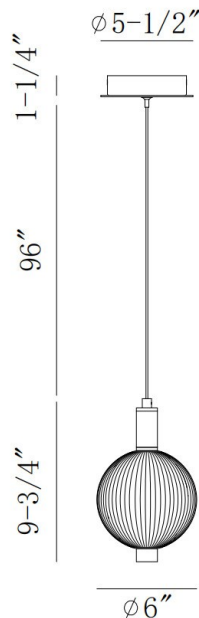

PALMAS, 10IN INTEGRATED LED MINI PENDANT

PRODUCT DETAILS

No.	:	47189-010
Product Color	:	GOLD
Product Material	:	GOLD
Shade / Accent Colour	:	SMOKE
Shade / Accent Material	:	GLASS
Width	:	6"
Diameter	:	6"
Height	:	10"
Weight	:	2.5LBS
Shade Diameter	:	6"

LIGHT SOURCE DETAILS

Light Source Type	:	INTEGRATED LED
Bulb Voltage	:	36V
Total Wattage	:	12.2W
Delivered Lumens	:	737LM
Kelvin	:	3000K
CRI	:	90
Dimmable	:	YES

OPTIONS AVAILABLE

ITEM NO.	FINISH	SHADE
47189-010	GOLD	SMOKE
47189-027	POLISHED NICKEL	OPAL

TECHNICAL DETAILS

Hanging Support Type	:	AIRCRAFT CABLE
Canopy / Backplate Height	:	1.25"
Canopy / Backplate Dia.	:	5"
IP Rating	:	IP22
Title 24	:	YES
Beam Angle	:	360

PROJECT INFORMATION

 Job Name: Date: Type: