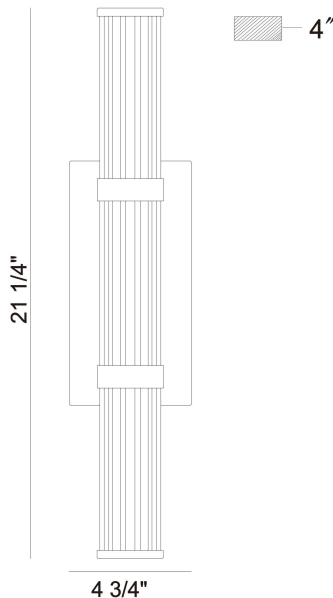

FAYTON, 21IN INTEGRATED LED OUTDOOR WALL SCONCE

PRODUCT DETAILS

No.	:	47124-011
Product Color	:	MATTE GOLD
Product Material	:	GOLD
Shade / Accent Colour	:	CLEAR
Shade / Accent Material	:	GLASS
Diameter	:	2.5"
Height	:	21"
Ext	:	4"
Weight	:	12.5LBS
Shade Height	:	21"
Shade Diameter	:	2.25"

LIGHT SOURCE DETAILS

Light Source Type	:	INTEGRATED LED
Bulb Voltage	:	36V
Total Wattage	:	23.4W
Delivered Lumens	:	985LM
Kelvin	:	3000K
CRI	:	90
Dimmable	:	YES

OPTIONS AVAILABLE

ITEM NO.	FINISH	SHADE
47124-011	MATTE GOLD	CLEAR
47124-028	MATTE BLACK	CLEAR

TECHNICAL DETAILS

Hanging Support Type	:	J-BOX
Canopy / Backplate Length	:	5.5"
Canopy / Backplate Height	:	9.5"
Canopy / Backplate Width	:	1.5"
IP Rating	:	IP44
Beam Angle	:	360

PROJECT INFORMATION

 Job Name: Date: Type: