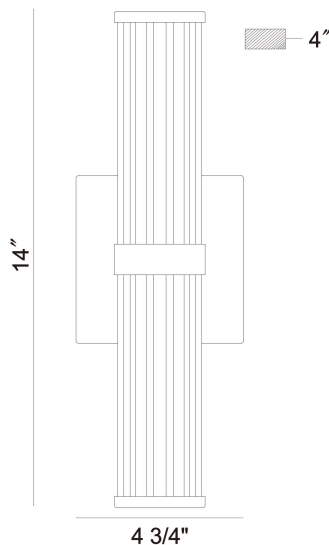

FAYTON, 14IN INTEGRATED LED OUTDOOR WALL SCONCE

PRODUCT DETAILS

| | | |
|-------------------------|---|------------|
| No. | : | 47123-014 |
| Product Color | : | MATTE GOLD |
| Product Material | : | GOLD |
| Shade / Accent Colour | : | CLEAR |
| Shade / Accent Material | : | GLASS |
| Diameter | : | 2.5" |
| Height | : | 14" |
| Ext | : | 4" |
| Weight | : | 8.1LBS |
| Shade Height | : | 14" |
| Shade Diameter | : | 2.25" |

LIGHT SOURCE DETAILS

| | | |
|-------------------|---|----------------|
| Light Source Type | : | INTEGRATED LED |
| Bulb Voltage | : | 36V |
| Total Wattage | : | 14W |
| Delivered Lumens | : | 985LM |
| Kelvin | : | 3000K |
| CRI | : | 90 |
| Dimmable | : | YES |

OPTIONS AVAILABLE

| ITEM NO. | FINISH | SHADE |
|-----------|-------------|-------------|
| 47123-014 | MATTE GOLD | CLEAR GLASS |
| 47123-021 | MATTE BLACK | CLEAR |

TECHNICAL DETAILS

| | | |
|---------------------------|---|-------|
| Hanging Support Type | : | J-BOX |
| Canopy / Backplate Length | : | 5.5" |
| Canopy / Backplate Height | : | 4.75" |
| Canopy / Backplate Width | : | 1.5" |
| IP Rating | : | IP44 |
| Title 24 | : | YES |
| Beam Angle | : | 360 |