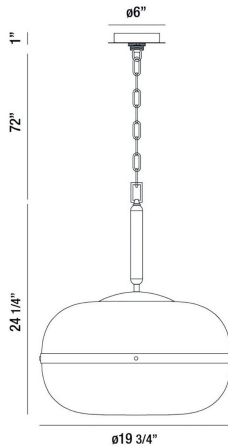

NOTTINGHAM, 24IN PENDANT

PRODUCT DETAILS

No.	:	37198-028
Product Color	:	POLISHED NICKEL
Product Material	:	NICKEL
Shade / Accent Colour	:	SMOKE
Shade / Accent Material	:	GLASS
Diameter	:	19.75"
Height	:	24.25"
Overall Height	:	100"
Weight	:	16LBS
Shade Height	:	11.5"
Shade Diameter	:	20"

LIGHT SOURCE DETAILS

Number of Bulbs	:	3
Light Source	:	BULB
Light Source Type	:	T14 / T14 LED
Input Voltage	:	120V
Bulb Voltage	:	120V
Socket Type	:	E26
Wattage	:	60W
Total Wattage	:	180W
Bulb Included	:	NO
Dimmable	:	YES

OPTIONS AVAILABLE

ITEM NO.	FINISH	SHADE
37198-015	ANTIQUE BRASS	AMBER
37198-028	POLISHED NICKEL	SMOKE

TECHNICAL DETAILS

Hanging Support Type	:	CHAIN
Hanging Support Length	:	72"
Canopy / Backplate Height	:	1.5"
Canopy / Backplate Dia.	:	6"
IP Rating	:	IP22
Approval	:	
Beam Angle	:	360