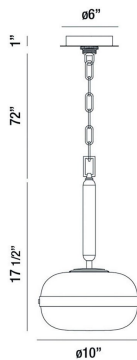

### PRODUCT DETAILS

No.	:	37196-024
Product Color	:	POLISHED NICKEL
Product Material	:	NICKEL
Shade / Accent Colour	:	SMOKE
Shade / Accent Material	:	GLASS
Diameter	:	10"
Height	:	17.5"
Overall Height	:	90"
Weight	:	5.5LBS
Shade Height	:	6"
Shade Diameter	:	10"

### LIGHT SOURCE DETAILS

Number of Bulbs	:	1
Light Source	:	BULB
Light Source Type	:	T14 / T14 LED
Input Voltage	:	120V
Bulb Voltage	:	120V
Socket Type	:	E26
Wattage	:	60W
Total Wattage	:	60W
Bulb Included	:	NO
Dimmable	:	YES

### TECHNICAL DETAILS

Hanging Support Type	:	CHAIN
Hanging Support Length	:	72"
Canopy / Backplate Height	:	1.5"
Canopy / Backplate Dia.	:	6"
IP Rating	:	IP22
Approval	:	
Beam Angle	:	360