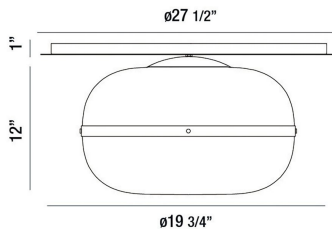

NOTTINGHAM, 3-LIGHT 20IN FLUSH MOUNT

PRODUCT DETAILS

No.	:	37088-028
Product Color	:	POLISHED NICKEL
Product Material	:	NICKEL
Shade / Accent Colour	:	SMOKE
Shade / Accent Material	:	GLASS
Diameter	:	19.75"
Height	:	13"
Overall Height	:	13"
Weight	:	30.1LBS
Shade Height	:	11.5"
Shade Diameter	:	20"

OPTIONS AVAILABLE

ITEM NO.	FINISH	SHADE
37088-019	ANTIQUE BRASS	AMBER
37088-028	POLISHED NICKEL	SMOKE

TECHNICAL DETAILS

Hanging Support Type	:	J-BOX
Canopy / Backplate Height	:	1.5"
Canopy / Backplate Dia.	:	27.5"
IP Rating	:	IP22
Approval	:	
Beam Angle	:	180