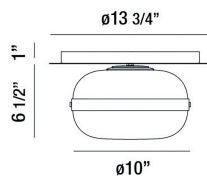

NOTTINGHAM, 10IN FLUSH MOUNT

PRODUCT DETAILS

No.	:	37086-024
Product Color	:	POLISHED NICKEL
Product Material	:	NICKEL
Shade / Accent Colour	:	SMOKE
Shade / Accent Material	:	GLASS
Diameter	:	10"
Height	:	7.5"
Overall Height	:	7.5"
Weight	:	6.3LBS
Shade Height	:	6"
Shade Diameter	:	10"

OPTIONS AVAILABLE

ITEM NO.	FINISH	SHADE
37086-015	ANTIQUE BRASS	AMBER
37086-024	POLISHED NICKEL	SMOKE

TECHNICAL DETAILS

Hanging Support Type	:	J-BOX
Canopy / Backplate Height	:	1.5"
Canopy / Backplate Dia.	:	13.75"
IP Rating	:	IP22
Approval	:	
Beam Angle	:	180