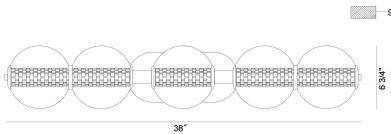

ATOMO, 5-LIGHT 38IN INTEGRATED LED VANITY

PRODUCT DETAILS

No.	:	47258-013
Product Color	:	GOLD
Product Material	:	GOLD
Shade / Accent Colour	:	CLEAR
Shade / Accent Material	:	GLASS
Length	:	38"
Height	:	6.75"
Ext	:	9"
Weight	:	9LBS
Shade Diameter	:	6.75"

LIGHT SOURCE DETAILS

Light Source Type	:	INTEGRATED LED
Bulb Voltage	:	36V
Total Wattage	:	25W
Delivered Lumens	:	2511LM
Kelvin	:	3000K
CRI	:	90
Dimmable	:	YES

OPTIONS AVAILABLE

ITEM NO.	FINISH	SHADE
47258-013	GOLD	CLEAR
47258-020	CHROME	CLEAR

TECHNICAL DETAILS

Hanging Support Type	:	J-BOX
Canopy / Backplate Length	:	12"
Canopy / Backplate Height	:	5.25"
Canopy / Backplate Width	:	1.5"
IP Rating	:	IP22
Title 24	:	YES
Beam Angle	:	360

PROJECT INFORMATION