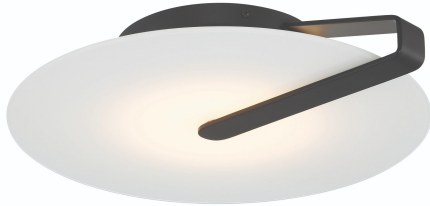

NUVOLA,

PRODUCT DETAILS

No.	:	46844-019
Product Color	:	BLACK
Product Material	:	METAL
Shade / Accent Colour	:	WHITE
Shade / Accent Material	:	GLASS
Length	:	16.75"
Width	:	16.75"
Diameter	:	16.75"
Height	:	3.625"
Overall Height	:	4"
Weight	:	6.1LBS
Shade Length	:	15.7"
Shade Height	:	0.16"
Shade Diameter	:	15.7"

LIGHT SOURCE DETAILS

Number of Bulbs	:	1
Light Source	:	LED
Light Source Type	:	LED
Bulb Voltage	:	120V
Wattage	:	18W
Total Wattage	:	18W
Delivered Lumens	:	800LM
Kelvin	:	3000K
CRI	:	90
Bulb Included	:	YES
Dimmable	:	YES

OPTIONS AVAILABLE

ITEM NO.	FINISH	SHADE
46844-019	BLACK	WHITE
46844-026	SATIN NICKEL	WHITE
46844-033	GOLD	WHITE

TECHNICAL DETAILS

Light Direction	:	DOWN
Hanging Support Type	:	J-BOX
Canopy / Backplate Height	:	1"
Canopy / Backplate Dia.	:	8"
IP Rating	:	IP20
Location	:	DRY
Beam Angle	:	270