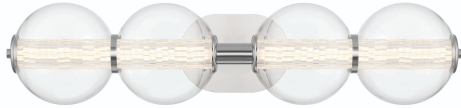

ATOMO,

PRODUCT DETAILS

No.	:	46810-014
Product Color	:	CHROME
Product Material	:	METAL
Shade / Accent Colour	:	CLEAR
Shade / Accent Material	:	CLEAR GLASS
Width	:	29.75"
Height	:	6.75"
Overall Height	:	8.3"
Ext	:	8.25"
Weight	:	6.5LBS
Shade Diameter	:	6.7"

LIGHT SOURCE DETAILS

Number of Bulbs	:	4
Light Source	:	LED
Light Source Type	:	LED
Bulb Voltage	:	120V
Wattage	:	18.5W
Total Wattage	:	18.5W
Delivered Lumens	:	1782LM
Kelvin	:	3000K
CRI	:	90
Bulb Included	:	YES
Dimmable	:	YES

OPTIONS AVAILABLE

ITEM NO.	FINISH	SHADE
46810-014	CHROME	CLEAR
46810-025	GOLD	CLEAR

TECHNICAL DETAILS

Light Direction	:	AMBIENT
Hanging Support Type	:	J-BOX
Canopy / Backplate Length	:	7.75"
Canopy / Backplate Height	:	1.25"
Canopy / Backplate Width	:	5.25"
IP Rating	:	IP20
Location	:	DRY
Beam Angle	:	360