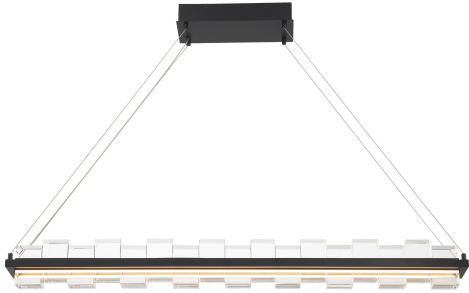

BRUCO,

PRODUCT DETAILS

No.	:	46803-016
Product Color	:	BLACK
Product Material	:	METAL
Shade / Accent Colour	:	CLEAR
Shade / Accent Material	:	CRYSTAL
Length	:	45.25"
Width	:	5.5"
Height	:	4.5"
Overall Height	:	99"
Weight	:	53.9LBS
Shade Length	:	2.5"
Shade Width	:	2.5"
Shade Height	:	3"

LIGHT SOURCE DETAILS

Number of Bulbs	:	2
Light Source	:	LED
Light Source Type	:	LED
Bulb Voltage	:	120V
Wattage	:	40W
Total Wattage	:	80W
Delivered Lumens	:	1953LM
Kelvin	:	3000K
CRI	:	90
Bulb Included	:	YES
Dimmable	:	YES

OPTIONS AVAILABLE

ITEM NO.	FINISH	SHADE
46803-016	BLACK	CLEAR
46803-023	GOLD	CLEAR

TECHNICAL DETAILS

Light Direction	:	AMBIENT
Hanging Support Type	:	AIRCRAFT CABLE
Canopy / Backplate Length	:	12.25"
Canopy / Backplate Width	:	6"
IP Rating	:	IP20
Location	:	DRY
Beam Angle	:	360