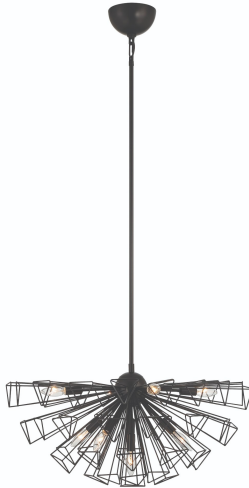

DENDELIO,

PRODUCT DETAILS

No.	:	46762-016
Length	:	30"
Width	:	22"
Height	:	16"
Weight	:	13.8LBS

LIGHT SOURCE DETAILS

Number of Bulbs	:	9
Light Source Type	:	E12
Bulb Voltage	:	120V
Socket Type	:	E12
Wattage	:	40W
Total Wattage	:	360W
Bulb Included	:	NO
Dimmable	:	YES

TECHNICAL DETAILS

Light Direction	:	AMBIENT
Hanging Support Type	:	ROD
Canopy / Backplate Length	:	6"
Canopy / Backplate Height	:	3"
Canopy / Backplate Width	:	6"
Canopy / Backplate Dia.	:	6"
IP Rating	:	IP20
Location	:	DRY
Beam Angle	:	360

OPTIONS AVAILABLE

ITEM NO.	FINISH	SHADE
46762-016		
46762-023		

PROJECT INFORMATION

Job Name: Date: Type:

Comments: