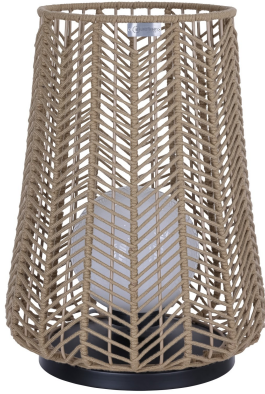

ELICE,

PRODUCT DETAILS

No.	:	46629-012
Product Color	:	KHAKI
Product Material	:	KHAKI
Shade / Accent Material	:	ROPE
Length	:	16.25"
Width	:	16.25"
Diameter	:	16.25"
Height	:	22.25"
Overall Height	:	22.25"
Weight	:	14.1LBS
Shade Height	:	22.5"
Shade Diameter	:	16.25"

LIGHT SOURCE DETAILS

Number of Bulbs	:	1
Light Source Type	:	E26
Bulb Voltage	:	120V
Socket Type	:	E26
Wattage	:	40W
Total Wattage	:	40W
Bulb Included	:	NO
Dimmable	:	NO

OPTIONS AVAILABLE

ITEM NO.	FINISH	SHADE
46629-012	KHAKI	

TECHNICAL DETAILS

Light Direction	:	AMBIENT
Hanging Support Type	:	CORD
Canopy / Backplate Height	:	0.75"
Canopy / Backplate Dia.	:	8"
IP Rating	:	IP20
Location	:	WET

PROJECT INFORMATION

 Job Name: Date: Type: