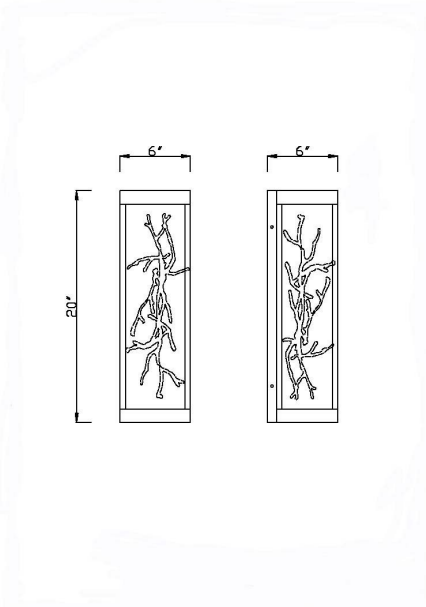

### PRODUCT DETAILS

No.	:	45699-023
Product Color	:	BLACK
Product Material	:	IRON
Shade / Accent Colour	:	SILVER
Shade / Accent Material	:	IRON
Width	:	6"
Height	:	20"
Overall Height	:	20"
Ext	:	6"
Weight	:	12.3LBS
Shade Length	:	16"
Shade Width	:	6"
Shade Height	:	4"

### LIGHT SOURCE DETAILS

Number of Bulbs	:	4
Light Source	:	LED
Light Source Type	:	LED
Input Voltage	:	120V
Bulb Voltage	:	120V
Socket Type	:	LED
Wattage	:	6W
Total Wattage	:	24W
Delivered Lumens	:	420LM
Kelvin	:	3000K
CRI	:	90
Bulb Included	:	YES
Dimmable	:	YES

### TECHNICAL DETAILS

Light Direction	:	UP AND DOWN
Hanging Support Type	:	J-BOX
Canopy / Backplate Length	:	18"
Canopy / Backplate Height	:	0.75"
Canopy / Backplate Width	:	5.75"
Driver	:	NO
IP Rating	:	IP66
Location	:	WET
Approval	:	
Beam Angle	:	360