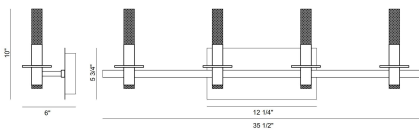

TORNA, TORNA, 4LT LED VANITY

PRODUCT DETAILS

No.	:	45235-032
Shade / Accent Material	:	FROSTED ACRYLIC
Width	:	35.5"
Height	:	10"
Overall Height	:	10"
Ext	:	6"
Weight	:	5.5LBS
Shade Height	:	4.25"
Shade Diameter	:	1.25"

LIGHT SOURCE DETAILS

Number of Bulbs	:	4
Light Source	:	LED
Light Source Type	:	LED
Input Voltage	:	120V
Bulb Voltage	:	120V
Socket Type	:	LED
Wattage	:	6.5W
Total Wattage	:	26W
Delivered Lumens	:	1010LM
Kelvin	:	3000K
CRI	:	90
Bulb Included	:	YES
Dimmable	:	YES

TECHNICAL DETAILS

Light Direction	:	UP AND DOWN
Hanging Support Type	:	J-BOX
Canopy / Backplate Length	:	12.25"
Canopy / Backplate Height	:	1.25"
Canopy / Backplate Width	:	5.75"
Driver	:	YES
IP Rating	:	IP20
Location	:	DAMP
Approval	:	
Beam Angle	:	270

OPTIONS AVAILABLE

ITEM NO.	FINISH	SHADE
45235-016	GOLD	FROSTED WHITE
45235-023	POLISHED NICKEL	FROSTED WHITE
45235-032		

PROJECT INFORMATION

Job Name: Date: Type:

Comments: