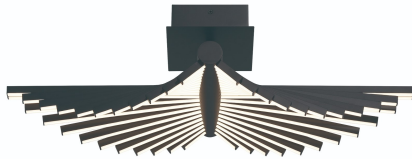

SERAPH,

PRODUCT DETAILS

No.	:	46897-015
Product Color	:	BLACK
Product Material	:	METAL
Shade / Accent Colour	:	WHITE
Shade / Accent Material	:	PC
Length	:	24.5"
Width	:	11.25"
Height	:	3.75"
Overall Height	:	6.75"
Weight	:	6.3LBS

OPTIONS AVAILABLE

ITEM NO.	FINISH	SHADE
46897-015	BLACK	WHITE
46897-022	GOLD	WHITE

TECHNICAL DETAILS

Light Direction	:	DOWN
Hanging Support Type	:	J-BOX
Canopy / Backplate Length	:	5.25"
Canopy / Backplate Height	:	1.5"
Canopy / Backplate Width	:	6.75"
IP Rating	:	IP20
Location	:	DRY
Beam Angle	:	180