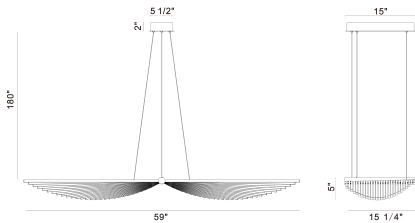

SERAPH, SERAPH, LED CHANDELIER

PRODUCT DETAILS

No.	:	46344-035
Product Color	:	WHITE
Product Material	:	METAL
Shade / Accent Colour	:	WHITE
Shade / Accent Material	:	PC
Length	:	59"
Width	:	15.25"
Height	:	5"
Overall Height	:	186.22"
Weight	:	14.1LBS

OPTIONS AVAILABLE

ITEM NO.	FINISH	SHADE
46344-014	BLACK	NA
46344-021	GOLD	NA
46344-035	WHITE	WHITE

TECHNICAL DETAILS

Light Direction	:	DOWN
Hanging Support Type	:	AIRCRAFT CABLE
Hanging Support Length	:	96"
Rods Included	:	NO
Canopy / Backplate Length	:	15"
Canopy / Backplate Height	:	2"
Canopy / Backplate Width	:	5.5"
Driver	:	YES
IP Rating	:	IP20
Location	:	DRY
Approval	:	
Beam Angle	:	180