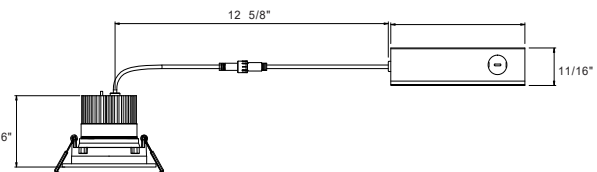

ORDERING GUIDE

MODEL	FINISH
45382-024	Black
45382-017	White

ACCESSORIES

45611-018
60"
2 pin Connector

45383-014
2LT/3LT
NEW CONSTRUCTION
PLATE
16 1/4" x 11 7/8"
 $\varnothing 7 \frac{3}{8} \times 3 \frac{3}{4}$ "
 $\varnothing 10 \frac{13}{16} \times 3 \frac{3}{4}$ "

NO IC BOX
REQUIRED

www.eurofase.com

Tel: 905.695.2055 Fax: 905.695.2056
Toll Free: 1.800.660.5391 Toll Free: 1.800.660.5390

All features, functionality and other product specifications are subject to change without notice.