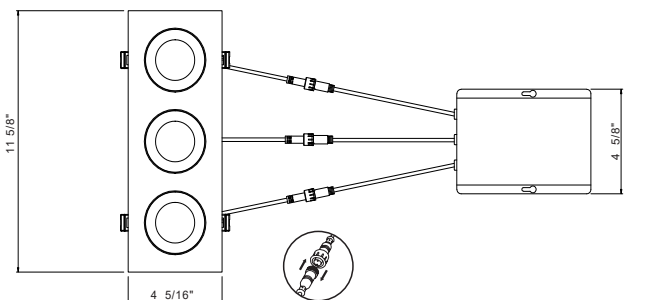

PRODUCT DIMENSIONS

FINISHES

024- Black

017- White

QUICK CONNECT