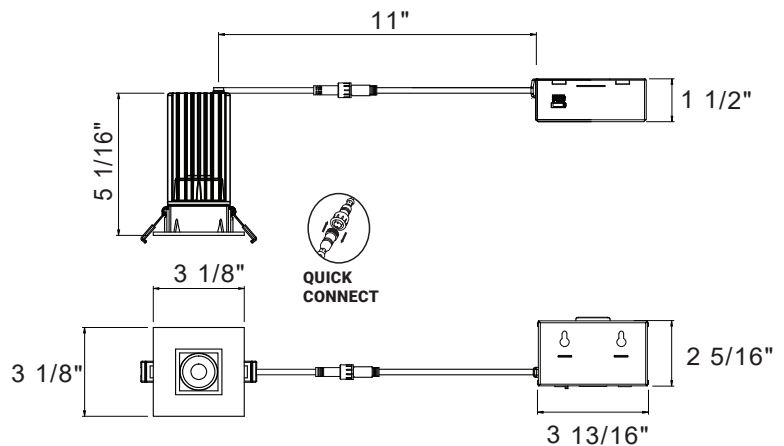

- IC Airtight Cast aluminum body.
- Remodel application. C/W spring loaded clips.
- Mates to driver box with quick connector.
- Max Ceiling thickness 5/8".
- Approved for wet location.

DIMENSIONS

- Cut hole: \varnothing 2 7/8".
- Fixture: \varnothing 3 1/8" x 5 1/8"H.

CERTIFICATIONS

ORDERING GUIDE

MODEL	FINISH
45362-026	Black
45362-019	White

	WATTS	LUMENS	KELVIN	DIMMABLE	CRI	BEAM ANGLE	ADJUSTABLE
2 7/8"	15W	Up to 1068	CCT Selectable	TRIAC/ELV	90+	38°	NO

PRODUCT DIMENSIONS

FINISHES

026- Black

019- White

ACCESSORIES

45612-012
60"
3 pin Connector

45563-016
NEW CONSTRUCTION
SMASH PLATE
13 1/4" x 6 1/2"
 \varnothing 2 3/4"

NO IC BOX
REQUIRED

www.eurofase.com