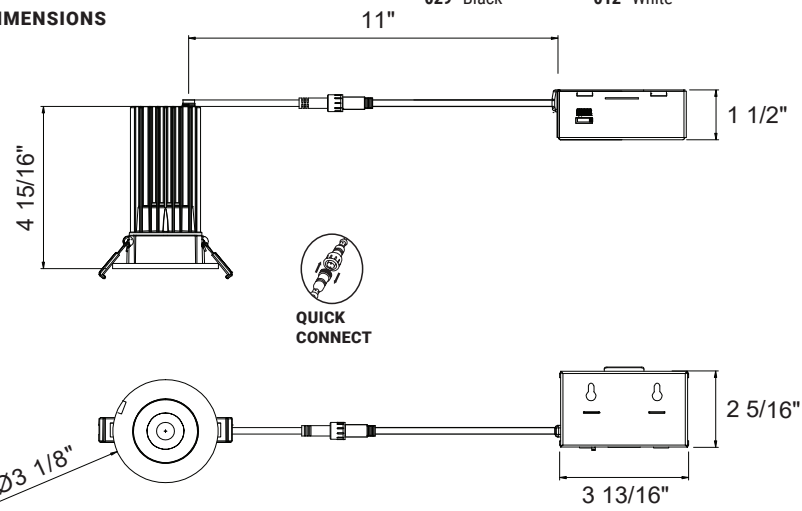

DIMENSIONS

- Cut hole: \varnothing 2 7/8".
- Fixture: \varnothing 3 1/8" x 5"H.

ELECTRICAL

- 120 V Input class 2 constant current dimmable driver enclosed in junction box.
- TRIAC and ELV dimming.
- Min operating temperature (-4°F~-104°F)(-20°C~-40°C).

LIGHT MODULE

- 1 x 15W Integrated LED COB.
- Lumen maintenance 70% 50,000 hrs.
- CRI: 90+
- Beam angle: 38 degree.
- Kelvin (CCT): 27K | 30K | 35K | 40K | 50K
- Delivered Lumen: 887 lm | 942 lm | 1040 lm | 1077lm | 1048 lm

CERTIFICATIONS

	WATTS	LUMENS	KELVIN	DIMMABLE	CRI	BEAM ANGLE	ADJUSTABLE
2 7/8"	15W	Up to 1077	CCT Selectable	TRIAC/ELV	90+	38°	NO

PRODUCT DIMENSIONS

FINISHES

029- Black

012- White

ORDERING GUIDE

MODEL	FINISH
45361-029	Black
45361-012	White