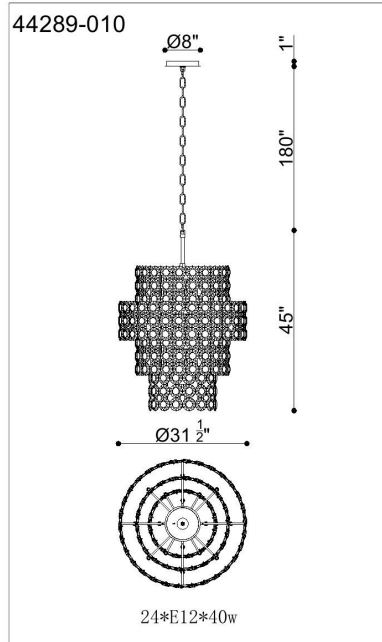

PERRENE, PERRENE,24LT CHANDELIER

PRODUCT DETAILS

No.	:	44289-028
Product Color	:	Gold
Product Material	:	Iron
Shade / Accent Colour	:	NA
Shade / Accent Material	:	Crystal
Diameter	:	31.5"
Height	:	45"
Overall Height	:	102"
Weight	:	128.9lbs

LIGHT SOURCE DETAILS

Number of Bulbs	:	24
Light Source	:	Incandescent
Light Source Type	:	B10
Input Voltage	:	120V
Bulb Voltage	:	120V
Socket Type	:	E12
Wattage	:	40W
Total Wattage	:	960W
Bulb Included	:	No
Dimmable	:	No

OPTIONS AVAILABLE

ITEM NO.	FINISH	SHADE
44289-010	CHROME	
44289-028	Gold	NA

TECHNICAL DETAILS

Light Direction	:	Up
Hanging Support Type	:	CHAIN
Hanging Support Length	:	57"
Rods Included	:	Yes
Canopy / Backplate Height	:	1"
Canopy / Backplate Dia.	:	8"
Location	:	Dry