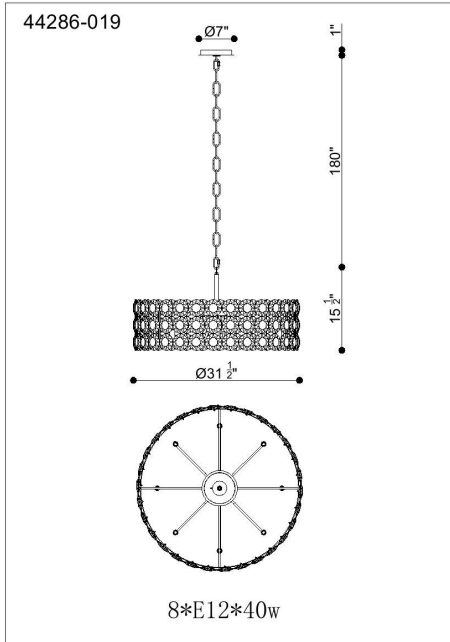

PERRENE, PERRENE, LG CHANDELIER

PRODUCT DETAILS

No.	:	44286-025
Product Color	:	Gold
Product Material	:	Iron
Shade / Accent Colour	:	NA
Shade / Accent Material	:	Crystal
Diameter	:	31.5"
Height	:	15.5"
Overall Height	:	72.5"
Weight	:	43.8lbs

LIGHT SOURCE DETAILS

Number of Bulbs	:	8
Light Source	:	Incandescent
Light Source Type	:	B10
Input Voltage	:	120V
Bulb Voltage	:	120V
Socket Type	:	E12
Wattage	:	40W
Total Wattage	:	320W
Bulb Included	:	No
Dimmable	:	No

OPTIONS AVAILABLE

ITEM NO.	FINISH	SHADE
44286-019	CHROME	
44286-025	Gold	NA

TECHNICAL DETAILS

Light Direction	:	Up
Hanging Support Type	:	CHAIN
Hanging Support Length	:	57"
Rods Included	:	Yes
Canopy / Backplate Length	:	15.5"
Canopy / Backplate Height	:	1"
Canopy / Backplate Width	:	6.75"
Canopy / Backplate Dia.	:	8"
Location	:	Dry