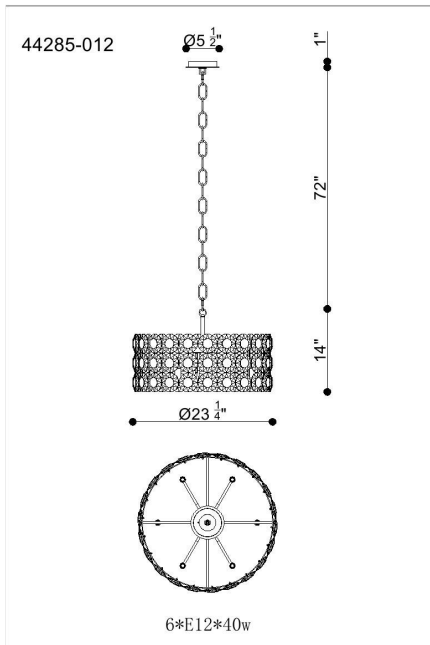

PERRENE, PERRENE, MED CHANDELIER

PRODUCT DETAILS

No.	:	44285-026
Product Color	:	Gold
Product Material	:	Iron
Shade / Accent Colour	:	NA
Shade / Accent Material	:	Crystal
Diameter	:	23.5"
Height	:	14"
Overall Height	:	71"
Weight	:	30.4lbs

LIGHT SOURCE DETAILS

Number of Bulbs	:	6
Light Source	:	Incandescent
Light Source Type	:	B10
Input Voltage	:	120V
Bulb Voltage	:	120V
Socket Type	:	E12
Wattage	:	40W
Total Wattage	:	240W
Bulb Included	:	No
Dimmable	:	No

OPTIONS AVAILABLE

ITEM NO.	FINISH	SHADE
44285-012	CHROME	
44285-026	Gold	NA

TECHNICAL DETAILS

Light Direction	:	Up
Hanging Support Type	:	CHAIN
Hanging Support Length	:	57"
Rods Included	:	Yes
Canopy / Backplate Height	:	1"
Canopy / Backplate Dia.	:	5.5"
Location	:	Dry