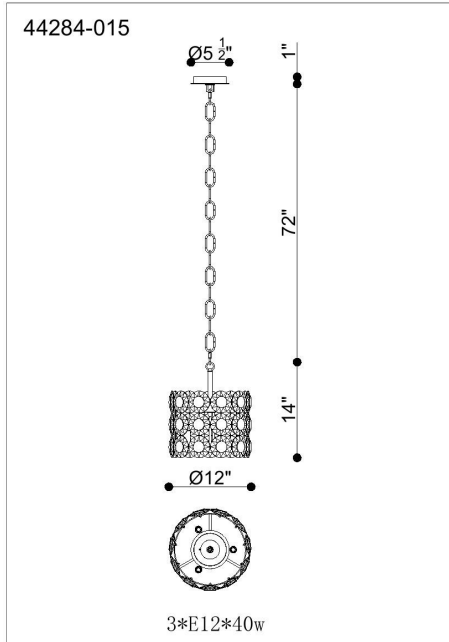

### PRODUCT DETAILS

No.	:	44284-029
Product Color	:	Gold
Product Material	:	Iron
Shade / Accent Colour	:	NA
Shade / Accent Material	:	Crystal
Diameter	:	12"
Height	:	14"
Overall Height	:	71"
Weight	:	16.5lbs

### LIGHT SOURCE DETAILS

Number of Bulbs	:	3
Light Source	:	Incandescent
Light Source Type	:	B10
Input Voltage	:	120V
Bulb Voltage	:	120V
Socket Type	:	E12
Wattage	:	40W
Total Wattage	:	120W
Bulb Included	:	No
Dimmable	:	No

### TECHNICAL DETAILS

Light Direction	:	Up
Hanging Support Type	:	CHAIN
Hanging Support Length	:	72"
Rods Included	:	Yes
Canopy / Backplate Height	:	1"
Canopy / Backplate Dia.	:	5.5"
Location	:	Dry