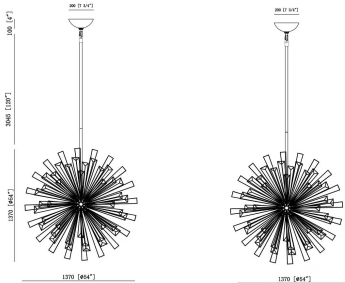

DENDELIO, 35-LIGHT CHANDELIER

PRODUCT DETAILS

No.	:	43865-017
Product Color	:	BLACK
Diameter	:	53.5"
Height	:	53.5"
Weight	:	51lbs

LIGHT SOURCE DETAILS

Number of Bulbs	:	35
Light Source	:	Incandescent
Light Source Type	:	B10
Input Voltage	:	120V
Bulb Voltage	:	120V
Socket Type	:	E12
Wattage	:	40W
Total Wattage	:	1400W
Bulb Included	:	No
Dimmable	:	Yes

OPTIONS AVAILABLE

ITEM NO.	FINISH	SHADE
43865-017	BLACK	
43865-025	GOLD	

TECHNICAL DETAILS

Hanging Support Type	:	ROD
Hanging Support Length	:	120"
Canopy / Backplate Height	:	4"
Canopy / Backplate Dia.	:	8"
Location	:	DRY