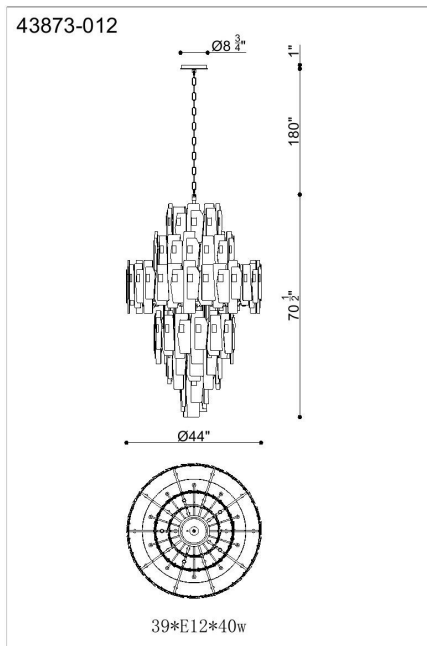

### PRODUCT DETAILS

No.	:	43873-012
Product Color	:	ANTIQUÉ BRASS
Shade / Accent Colour	:	AMBER GLASS
Diameter	:	44"
Height	:	70.5"

### LIGHT SOURCE DETAILS

Number of Bulbs	:	39
Light Source	:	Incandescent
Light Source Type	:	B10
Input Voltage	:	120V
Bulb Voltage	:	120V
Socket Type	:	E12
Wattage	:	40W
Total Wattage	:	1560W
Bulb Included	:	No
Dimmable	:	Yes

### TECHNICAL DETAILS

Hanging Support Type	:	CHAIN
Hanging Support Length	:	180"
Canopy / Backplate Height	:	1"
Canopy / Backplate Dia.	:	8.75"
Location	:	DRY