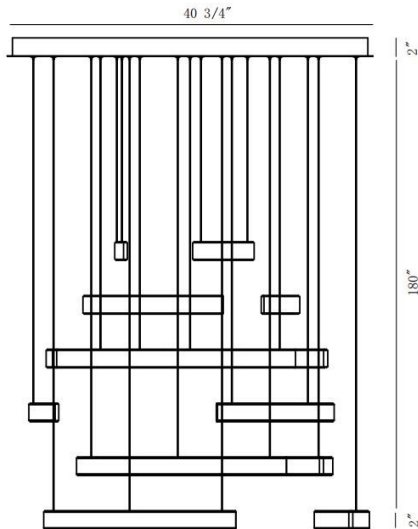

VERDURA, 1-LIGHT LED CHANDELIER

PRODUCT DETAILS

No.	:	43902-019
Product Color	:	BLACK
Width	:	40.75"
Height	:	2"
Weight	:	73lbs

LIGHT SOURCE DETAILS

Light Source Type	:	INTEGRATED LED
Input Voltage	:	120V
Bulb Voltage	:	24V
Socket Type	:	LED
Total Wattage	:	269W
Delivered Lumens	:	3510lm
Kelvin	:	3500K
CRI	:	90+
Dimmable	:	Yes

OPTIONS AVAILABLE

ITEM NO.	FINISH	SHADE
43902-019	BLACK	
43902-038	GREY	
43902-045	MIXED COLOR	

TECHNICAL DETAILS

Hanging Support Type	:	WIRE
Hanging Support Length	:	180"
Canopy / Backplate Height	:	2"
Canopy / Backplate Dia.	:	40.75"
Location	:	DRY
Title 24	:	Yes