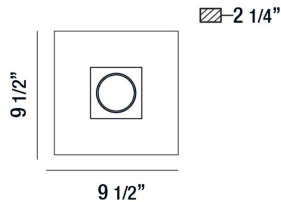

VENUE, 10" CEILING MOUNT

PRODUCT DETAILS

No.	:	27991-015
Product Color	:	WHITE
Length	:	9.5"
Width	:	9.5"
Height	:	2.25"
Weight	:	2.2lbs

LIGHT SOURCE DETAILS

Light Source Type	:	INTEGRATED LED
Input Voltage	:	120V
Bulb Voltage	:	120V
Total Wattage	:	9.2W
Initial Lumens	:	650lm
Kelvin	:	3000K
CRI	:	85
Dimmable	:	Yes

OPTIONS AVAILABLE

ITEM NO.	FINISH	SHADE
27991-015	WHITE	

TECHNICAL DETAILS

Adjustable Lamp Head	:	Yes
Location	:	DRY
Approval	:	

PROJECT INFORMATION

Job Name: Date: Category:

Comments: