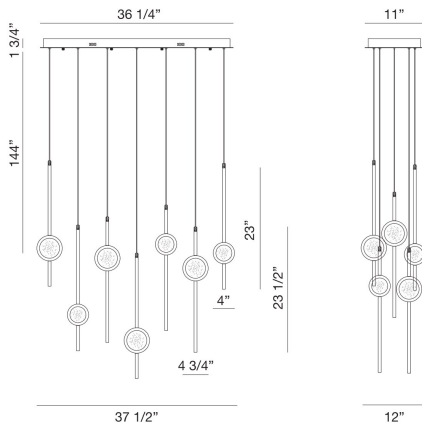

### PRODUCT DETAILS

No.	:	39466-013
Product Color	:	BLACK ANODIZED ALUMINUM
Product Material	:	ALUMINUM
Shade / Accent Colour	:	BLACK
Shade / Accent Material	:	ALUMINUM
Length	:	37.5"
Width	:	12"
Height	:	23.5"
Weight	:	49lbs

### LIGHT SOURCE DETAILS

Number of Bulbs	:	0 / 0
Light Source	:	/ LED
Light Source Type	:	/ INTEGRATED LED
Input Voltage	:	/ 120V
Bulb Voltage	:	120V
Socket Type	:	/ LED
Wattage	:	/ W
Total Wattage	:	68W
Total Lumen	:	2750lm
Kelvin	:	3500K
CRI	:	90
Bulb Included	:	No / Yes
Dimmable	:	No / Yes

### TECHNICAL DETAILS

Hanging Support Type	:	WIRE
Hanging Support Length	:	144"
Canopy / Backplate Length	:	36.25"
Canopy / Backplate Height	:	1.75"
Canopy / Backplate Width	:	11"