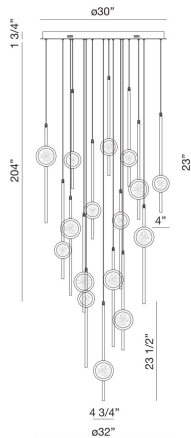

BARLETTA, 16 LT LED CHANDELIER

PRODUCT DETAILS

No.	:	39465-016
Product Color	:	BLACK ANODIZED ALUMINUM
Product Material	:	ALUMINUM
Shade / Accent Colour	:	BLACK
Shade / Accent Material	:	ALUMINUM
Diameter	:	32"
Height	:	23.5"
Weight	:	77.8lbs

LIGHT SOURCE DETAILS

Light Source Type	:	INTEGRATED LED
Input Voltage	:	120V
Bulb Voltage	:	120V
Socket Type	:	LED
Total Wattage	:	90W
Total Lumen	:	3800lm
Kelvin	:	3500K
CRI	:	90
Dimmable	:	Yes

OPTIONS AVAILABLE

ITEM NO.	FINISH	SHADE
39465-016	BLACK ANODIZED ALUMINUM	BLACK
39465-023	BRASS ANODIZED ALUMINUM	BRASS
39465-030	BLACK ANODIZED ALUMINUM	BRASS

TECHNICAL DETAILS

Hanging Support Type	:	WIRE
Hanging Support Length	:	204"
Canopy / Backplate Height	:	1.75"
Canopy / Backplate Dia.	:	30"