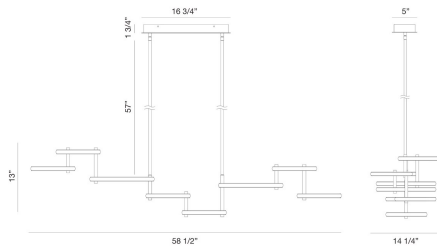

### PRODUCT DETAILS

No.	:	39421-012
Product Color	:	MATTE BLACK
Shade / Accent Colour	:	BLACK
Length	:	58.5"
Width	:	13.5"
Height	:	13"
Weight	:	13.4lbs

### TECHNICAL DETAILS

Hanging Support Type	:	ROD
Hanging Support Length	:	57"
Canopy / Backplate Length	:	16.75"
Canopy / Backplate Height	:	1.5"
Canopy / Backplate Width	:	5"