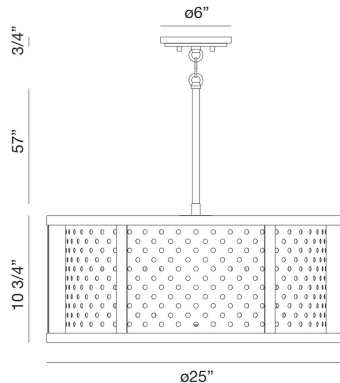

GRADO, 6 LT PENDANT

PRODUCT DETAILS

No.	:	39416-018
Product Color	:	CHROME
Shade / Accent Colour	:	CHROME
Diameter	:	25"
Height	:	10.75"
Weight	:	18lbs

LIGHT SOURCE DETAILS

Number of Bulbs	:	6
Light Source	:	Incandescent
Light Source Type	:	B10
Input Voltage	:	120V
Bulb Voltage	:	120V
Socket Type	:	E12
Wattage	:	60W
Total Wattage	:	360W
Bulb Included	:	No
Dimmable	:	Yes

OPTIONS AVAILABLE

ITEM NO.	FINISH	SHADE
39416-018	CHROME	CHROME
39416-025	GOLD	GOLD

TECHNICAL DETAILS

Hanging Support Type	:	ROD
Hanging Support Length	:	57"
Canopy / Backplate Height	:	0.75"
Canopy / Backplate Dia.	:	6"