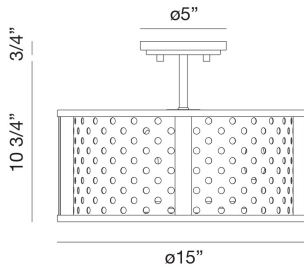

GRADO, 3 LT SEMI-FLUSH

PRODUCT DETAILS

No.	:	39415-011
Product Color	:	CHROME
Shade / Accent Colour	:	CHROME
Diameter	:	15"
Height	:	11"
Weight	:	10.5lbs

LIGHT SOURCE DETAILS

Number of Bulbs	:	3
Light Source	:	Incandescent
Light Source Type	:	B10
Input Voltage	:	120V
Bulb Voltage	:	120V
Socket Type	:	E12
Wattage	:	60W
Total Wattage	:	180W
Bulb Included	:	No
Dimmable	:	Yes

OPTIONS AVAILABLE

ITEM NO.	FINISH	SHADE
39415-011	CHROME	CHROME
39415-028	GOLD	GOLD

TECHNICAL DETAILS

Canopy / Backplate Height	:	0.75"
Canopy / Backplate Dia.	:	5"

PROJECT INFORMATION

 Job Name: Date: Category: