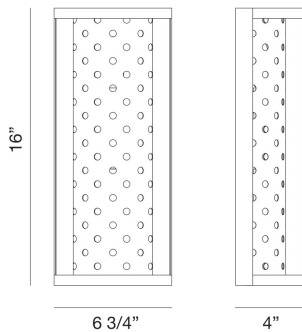

GRADO, 2 LT WALL SCONCE

PRODUCT DETAILS

No.	:	39414-014
Product Color	:	CHROME
Shade / Accent Colour	:	CHROME
Width	:	6.75"
Height	:	16"
Ext	:	4"
Weight	:	6.5lbs

LIGHT SOURCE DETAILS

Number of Bulbs	:	2
Light Source	:	Incandescent
Light Source Type	:	B10
Input Voltage	:	120V
Bulb Voltage	:	120V
Socket Type	:	E12
Wattage	:	60W
Total Wattage	:	120W
Bulb Included	:	No
Dimmable	:	Yes

OPTIONS AVAILABLE

ITEM NO.	FINISH	SHADE
39414-014	CHROME	CHROME
39414-021	GOLD	GOLD

TECHNICAL DETAILS

Canopy / Backplate Length	:	16"
Canopy / Backplate Height	:	0.5"
Canopy / Backplate Width	:	6.75"

PROJECT INFORMATION