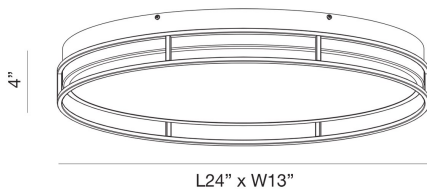

GRAFICE, LED OVAL FLUSHMOUNT

PRODUCT DETAILS

No.	:	39409-010
Product Color	:	GOLD
Shade / Accent Colour	:	GOLD
Length	:	24"
Width	:	14"
Height	:	4"
Weight	:	9lbs

LIGHT SOURCE DETAILS

Light Source Type	:	INTEGRATED LED
Input Voltage	:	120V
Bulb Voltage	:	DC 36V
Socket Type	:	LED
Total Wattage	:	40W
Total Lumen	:	2050lm
Kelvin	:	3000K
CRI	:	90
Dimmable	:	Yes

OPTIONS AVAILABLE

ITEM NO.	FINISH	SHADE
39409-010	GOLD	GOLD
39409-027	CHROME	CHROME

TECHNICAL DETAILS

Canopy / Backplate Length	:	23.25"
Canopy / Backplate Height	:	2.5"
Canopy / Backplate Width	:	12.25"