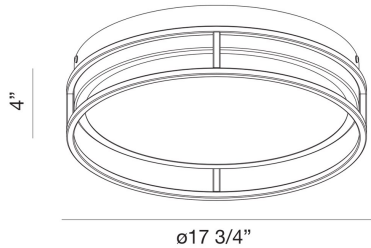

GRAFICE, LG LED FLUSHMOUNT

PRODUCT DETAILS

No.	:	39408-013
Product Color	:	GOLD
Shade / Accent Colour	:	GOLD
Diameter	:	17.75"
Height	:	4"
Weight	:	9.5lbs

LIGHT SOURCE DETAILS

Light Source Type	:	INTEGRATED LED
Input Voltage	:	120V
Bulb Voltage	:	DC 36V
Socket Type	:	LED
Total Wattage	:	30W
Total Lumen	:	1620lm
Kelvin	:	3000K
CRI	:	90
Dimmable	:	Yes

OPTIONS AVAILABLE

ITEM NO.	FINISH	SHADE
39408-013	GOLD	GOLD
39408-020	CHROME	CHROME

TECHNICAL DETAILS

Canopy / Backplate Height	:	2.5"
Canopy / Backplate Dia.	:	17"

PROJECT INFORMATION

Job Name: Date: Category: