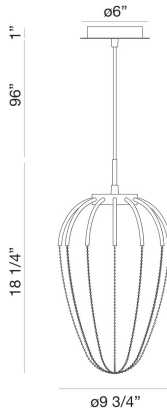

FRUSTA, 1 LT LED PENDANT

PRODUCT DETAILS

No.	:	39325-013
Product Color	:	GOLD
Shade / Accent Colour	:	GOLD
Diameter	:	9.75"
Height	:	20"
Weight	:	4.4lbs

LIGHT SOURCE DETAILS

Light Source Type	:	INTEGRATED LED
Input Voltage	:	120V
Bulb Voltage	:	120V
Socket Type	:	LED
Total Wattage	:	8W
Total Lumen	:	350lm
Kelvin	:	3000K
CRI	:	90
Dimmable	:	Yes

OPTIONS AVAILABLE

ITEM NO.	FINISH	SHADE
39325-013	GOLD	GOLD
39325-020	BLACK	BLACK

TECHNICAL DETAILS

Hanging Support Type	:	WIRE
Hanging Support Length	:	72"
Canopy / Backplate Height	:	1"
Canopy / Backplate Dia.	:	6"