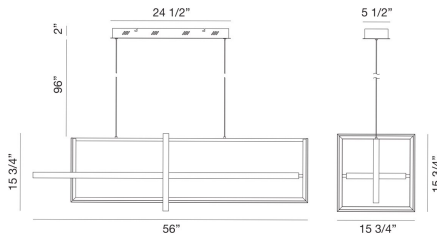

BORDO, LG LED CHANDELIER

PRODUCT DETAILS

No.	:	39324-016
Product Color	:	MATTE BLACK
Shade / Accent Colour	:	BLACK
Length	:	55.75"
Width	:	15.75"
Height	:	15.75"
Weight	:	21.5lbs

LIGHT SOURCE DETAILS

Light Source Type	:	INTEGRATED LED
Input Voltage	:	120V
Bulb Voltage	:	24V
Socket Type	:	LED
Total Wattage	:	137W
Total Lumen	:	7700lm
Kelvin	:	3000K
CRI	:	90
Dimmable	:	Yes

OPTIONS AVAILABLE

ITEM NO.	FINISH	SHADE
39324-016	MATTE BLACK	BLACK
39324-023	GOLD	GOLD

TECHNICAL DETAILS

Hanging Support Type	:	AIRCRAFT CABLE
Hanging Support Length	:	96"
Canopy / Backplate Length	:	24.5"
Canopy / Backplate Height	:	2"
Canopy / Backplate Width	:	5.5"