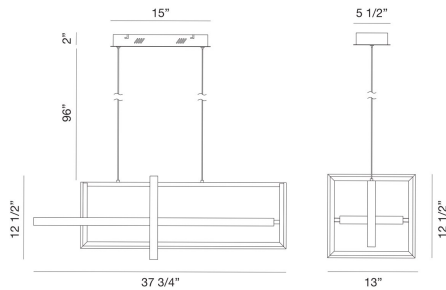

### PRODUCT DETAILS

No.	:	39323-019
Product Color	:	MATTE BLACK
Shade / Accent Colour	:	BLACK
Length	:	37.75"
Width	:	12.5"
Height	:	12.5"
Weight	:	12.7lbs

### TECHNICAL DETAILS

Hanging Support Type	:	AIRCRAFT CABLE
Hanging Support Length	:	96"
Canopy / Backplate Length	:	15"
Canopy / Backplate Height	:	1.75"
Canopy / Backplate Width	:	5.5"